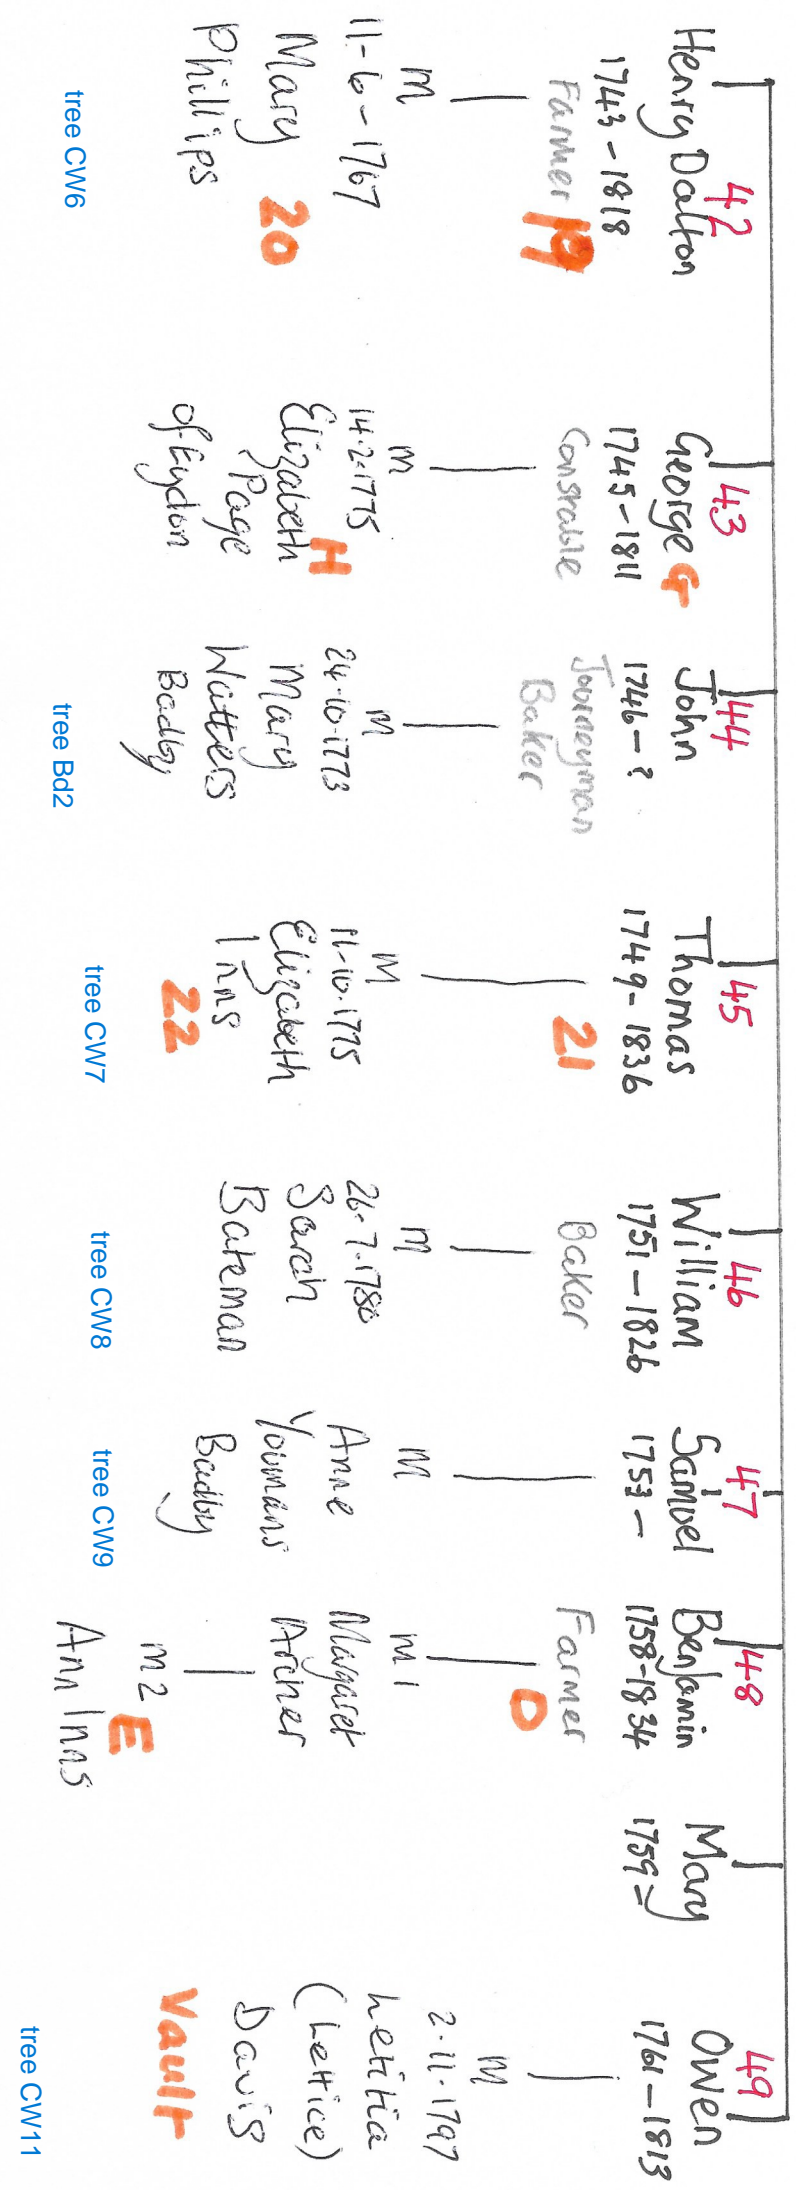

**grave 14**

**grave 15**

**23** - George Douglas — m — Rachel Dalton  
 of CM 1715 - 1796 1721 - 1783

\* There appears to be a 5 year old Elizabeth buried with Rachel